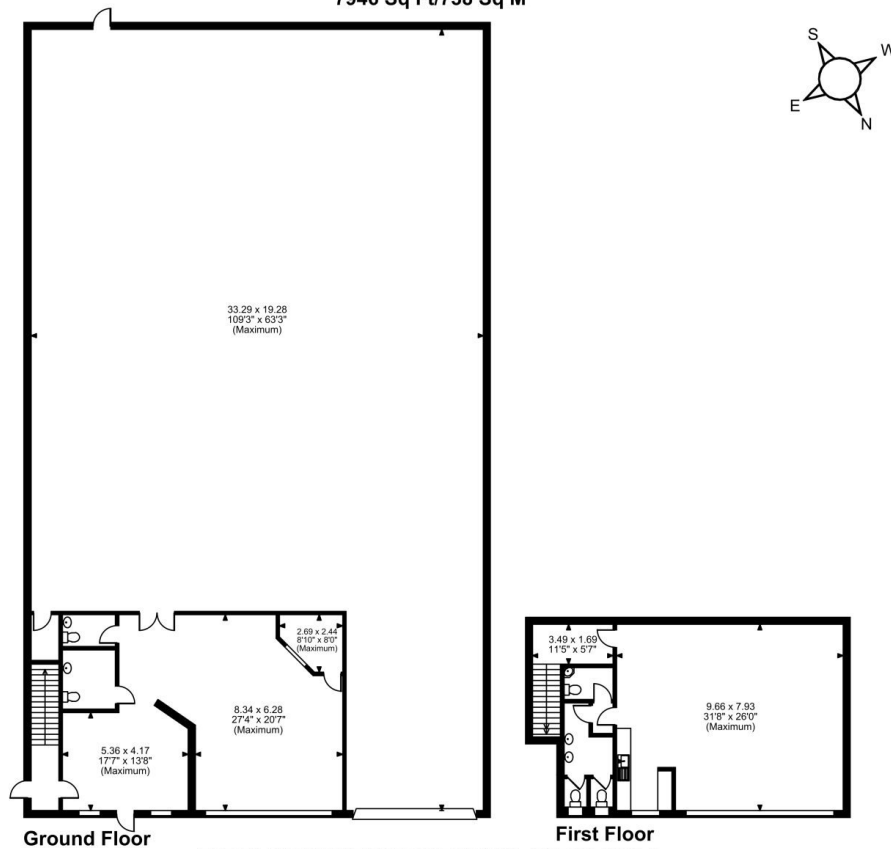

# Floor Plans

UNIT 1 - 8147 SQ FT | **ASHBURTON PARK, TRAFFORD PARK**

Wheel Forge Way, Trafford Park, Manchester, M17 1EH

Ashburton Park, Trafford Park,, Wheel Forge Way, Trafford Park, Manchester, Greater Manchester  
Approximate Gross Internal Area  
7946 Sq Ft/738 Sq M

Ground Floor

First Floor

FOR ILLUSTRATIVE PURPOSES ONLY - NOT TO SCALE

The position & size of doors, windows, appliances and other features are approximate only.

© ehouse. Unauthorised reproduction prohibited. Drawing ref. dig/8621253/GSM