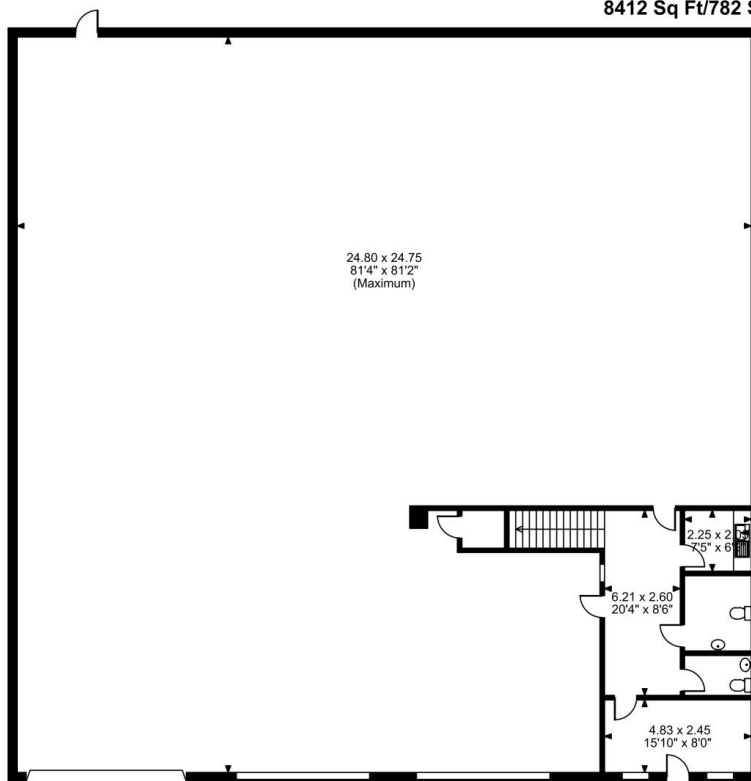

# Floor Plans

UNIT 19 - 8483 SQ FT | **ASHBURTON PARK, TRAFFORD PARK**

Wheel Forge Way, Trafford Park, Manchester, M17 1EH

Ashburton Park, Trafford Park, Wheel Forge Way, Trafford Park, Manchester, Greater Manchester  
Approximate Gross Internal Area  
8412 Sq Ft/782 Sq M

Ground Floor

First Floor

**FOR ILLUSTRATIVE PURPOSES ONLY - NOT TO SCALE**

The position & size of doors, windows, appliances and other features are approximate only.

© ehouse. Unauthorised reproduction prohibited. Drawing ref. dig/8621254/GSM