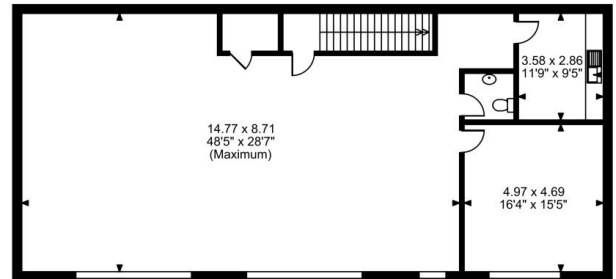

# Floor Plans

UNIT 19 - 8483 SQ FT | **ASHBURTON PARK, TRAFFORD PARK**

Wheel Forge Way, Trafford Park, Manchester, M17 1EH

Ashburton Park, Trafford Park, Wheel Forge Way, Trafford Park, Manchester, Greater Manchester  
Approximate Gross Internal Area  
8412 Sq Ft/782 Sq M

Ground Floor

First Floor

**FOR ILLUSTRATIVE PURPOSES ONLY - NOT TO SCALE**

The position & size of doors, windows, appliances and other features are approximate only.

© ehouse. Unauthorised reproduction prohibited. Drawing ref. dig/8621254/GSM